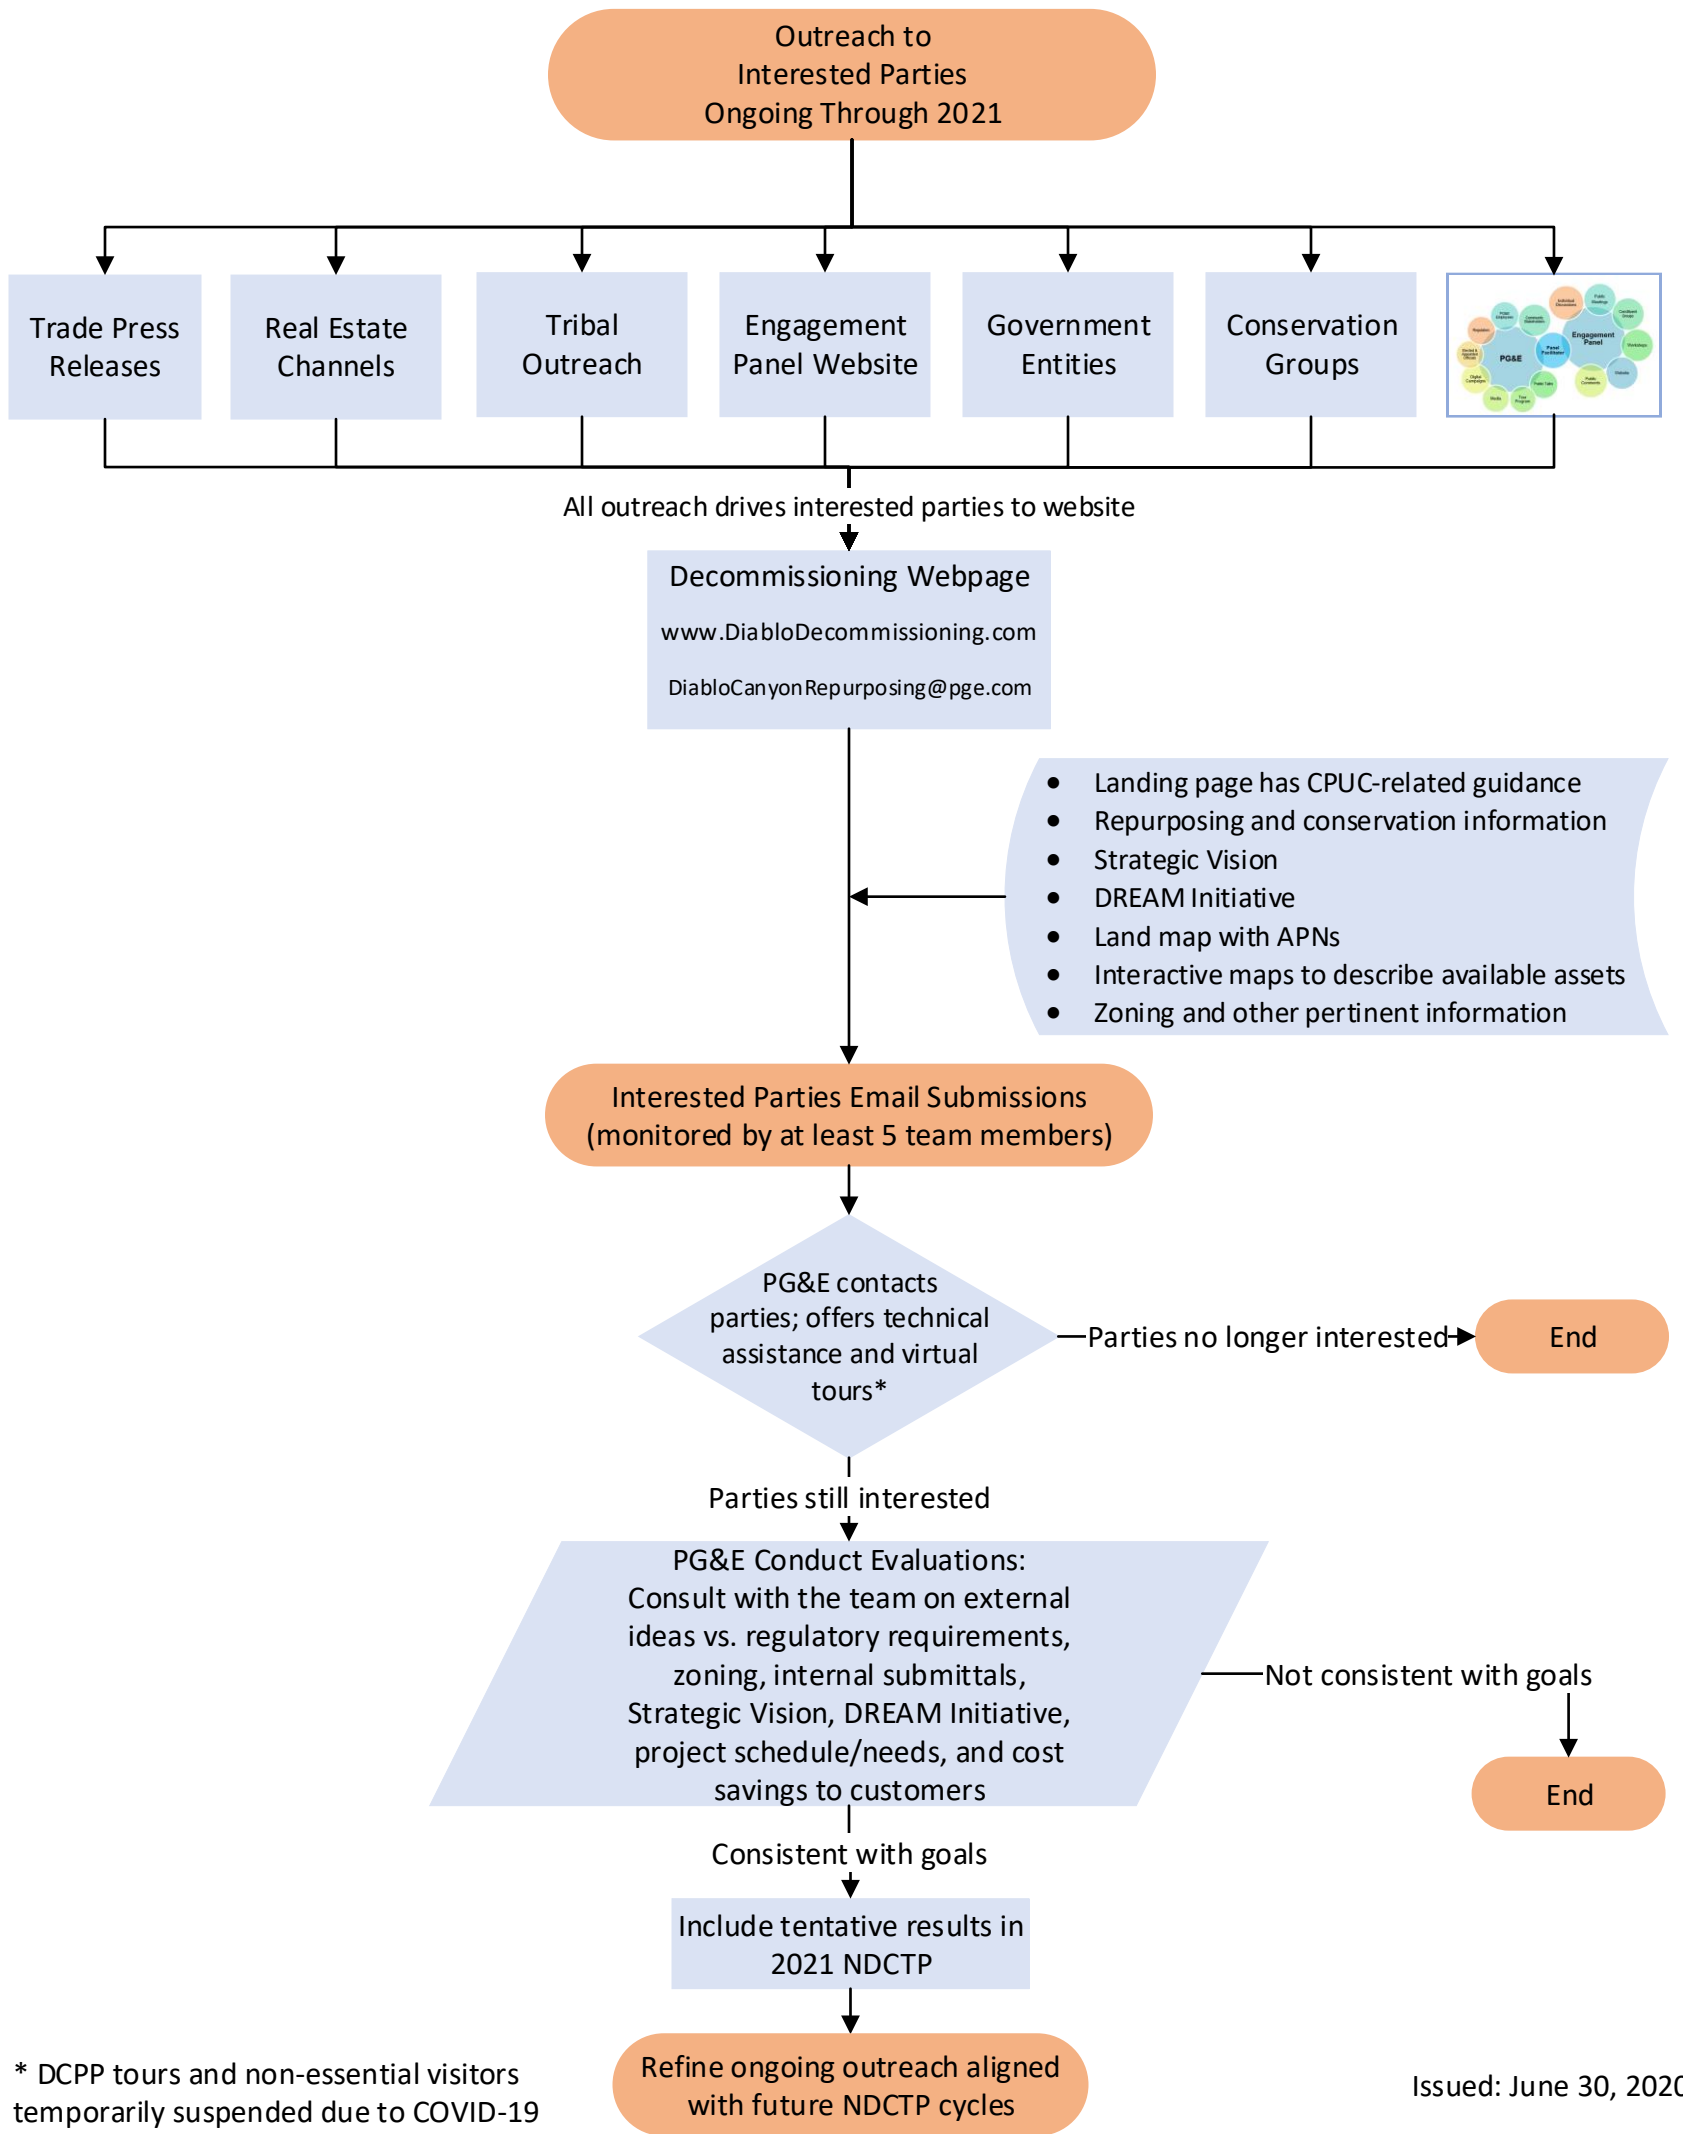

# PG&E's Current Outreach Plan for Diablo Lands Conservation and Facilities Repurposing

\* DCCP tours and non-essential visitors temporarily suspended due to COVID-19