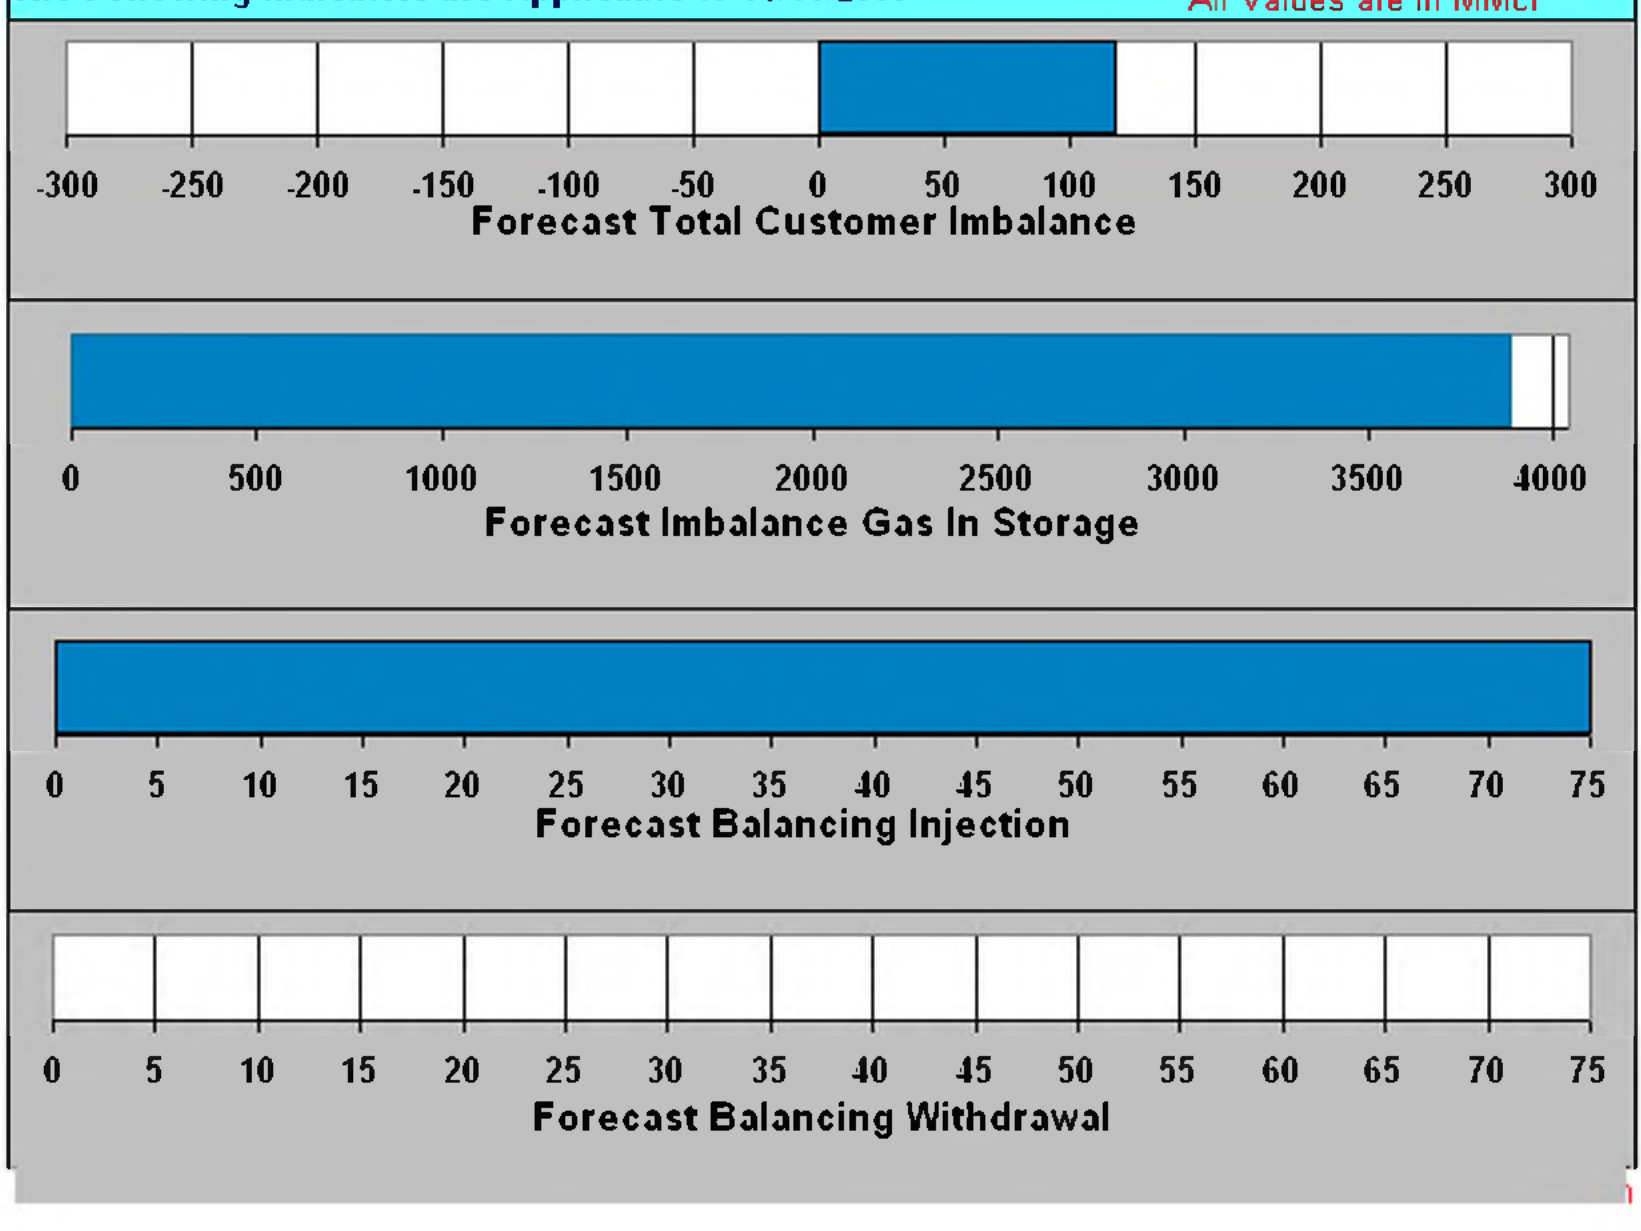

Plan Number: 5  
 Data Date: Monday 11/9/2009

OFO DANGER LEVEL

11/11/2009

**System Capacities**  
 Overdelivery: 429 MMcf  
 Underdelivery: 321 MMcf  
  
 Beginning Inventory: 4146 MMcf  
 (Lower Limit = 3900, Upper Limit = 4500)

The Following Indicators are Applicable to 11/11/2009 All Values are in MMcf

Ending Inventory History and Forecast

System Under Delivery Capacity

System Over Delivery Capacity

Customer Imbalance & Inventory Change