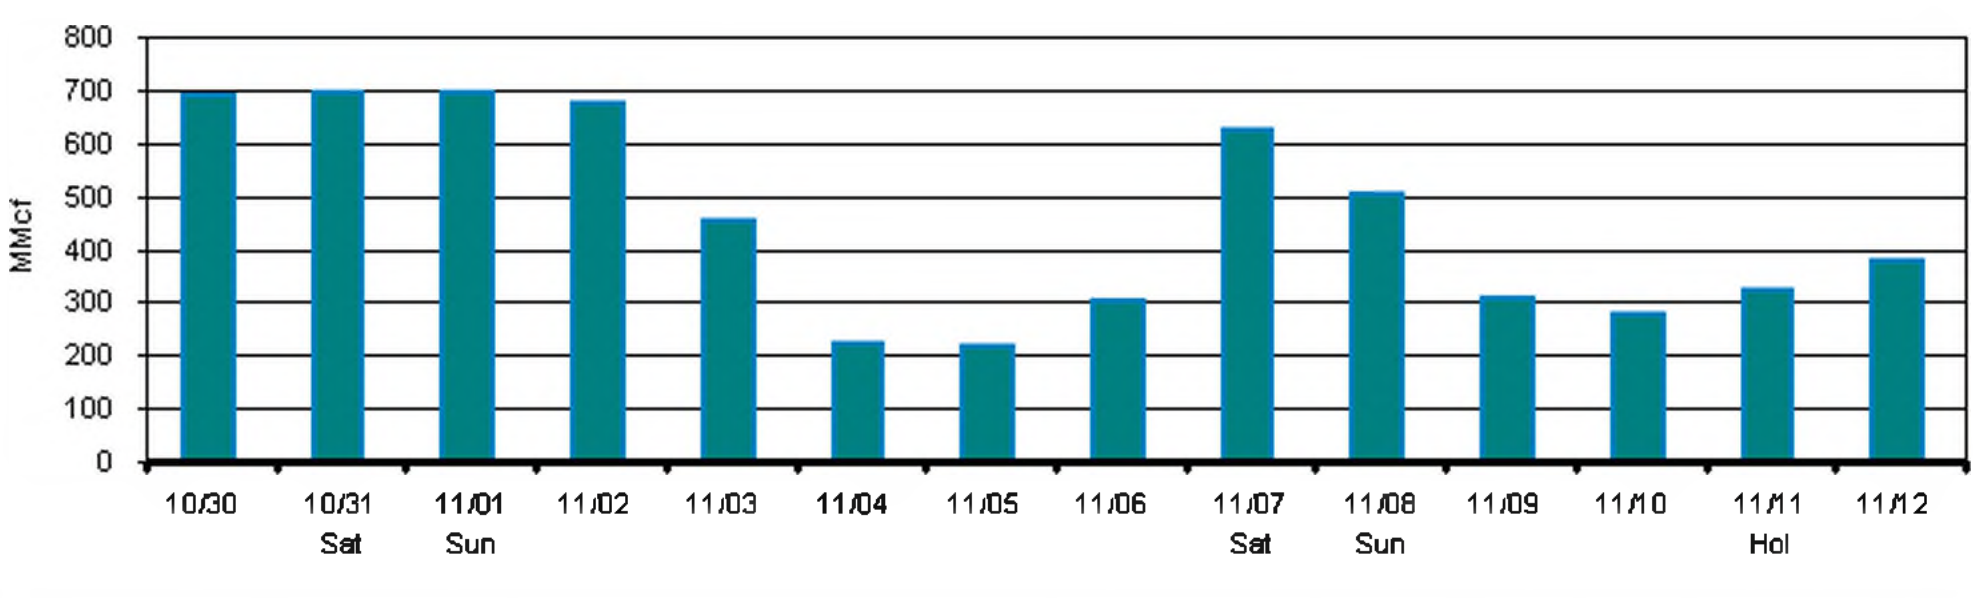

Plan Number: 5  
 Data Date: Monday 11/9/2009

OFO DANGER LEVEL

11/11/2009

**System Capacities**  
 Overdelivery: 429 MMcf  
 Underdelivery: 321 MMcf  
  
 Beginning Inventory: 4146 MMcf  
 (Lower Limit = 3900, Upper Limit = 4500)

The Following Indicators are Applicable to 11/11/2009 All Values are in MMcf

Ending Inventory History and Forecast

System Under Delivery Capacity

System Over Delivery Capacity

Customer Imbalance & Inventory Change