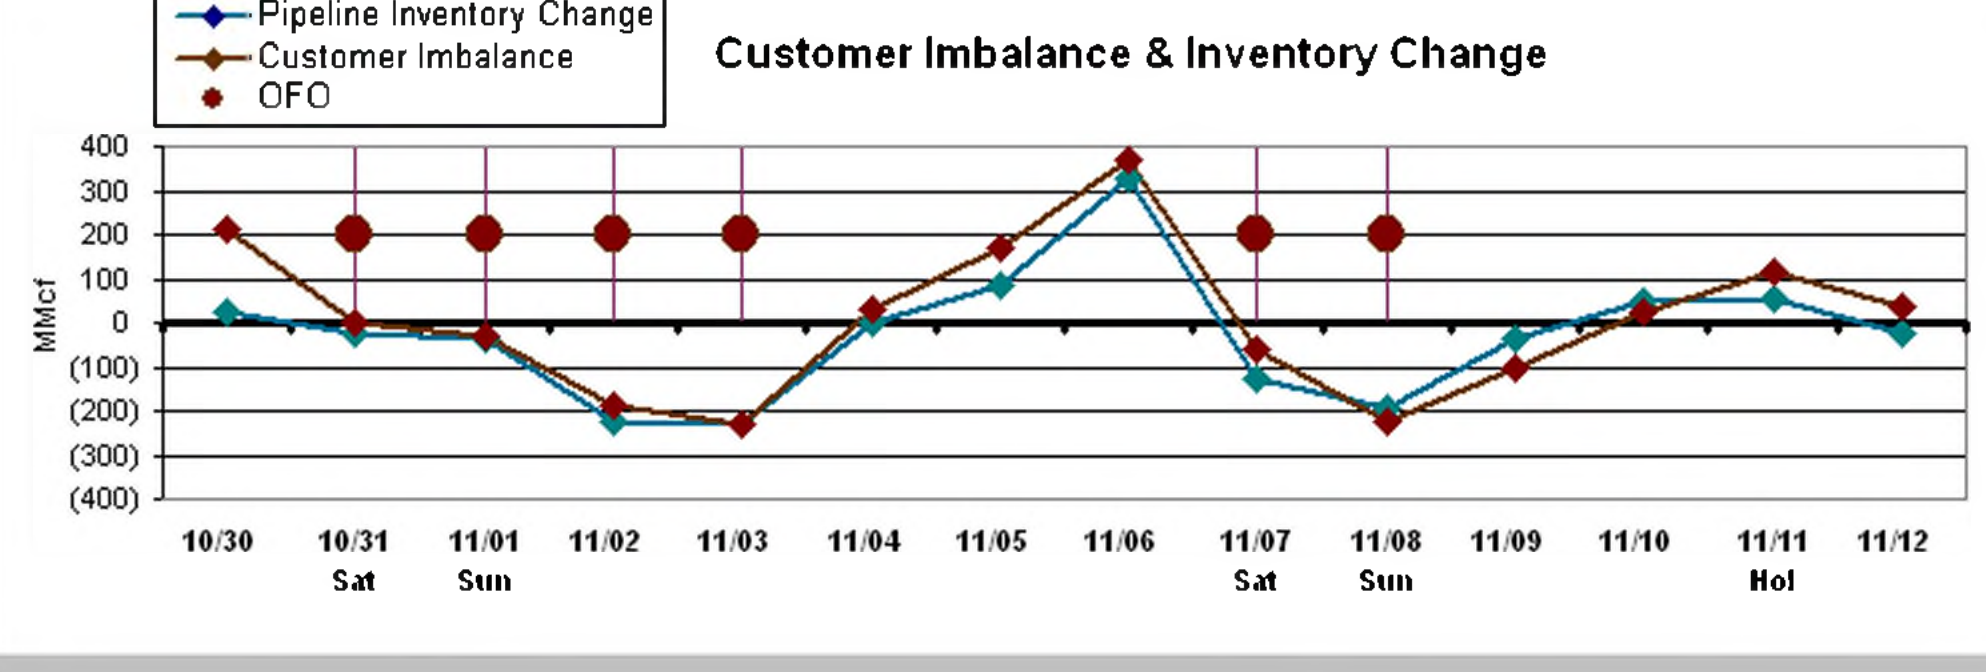

Plan Number: 5  
 Data Date: Monday 11/9/2009

OFO DANGER LEVEL

11/11/2009

**System Capacities**  
 Overdelivery: 429 MMcf  
 Underdelivery: 321 MMcf  
  
 Beginning Inventory: 4146 MMcf  
 (Lower Limit = 3900, Upper Limit = 4500)

The Following Indicators are Applicable to 11/11/2009 All Values are in MMcf

Ending Inventory History and Forecast

System Under Delivery Capacity

System Over Delivery Capacity

Customer Imbalance & Inventory Change

Customer Cumulative Imbalance