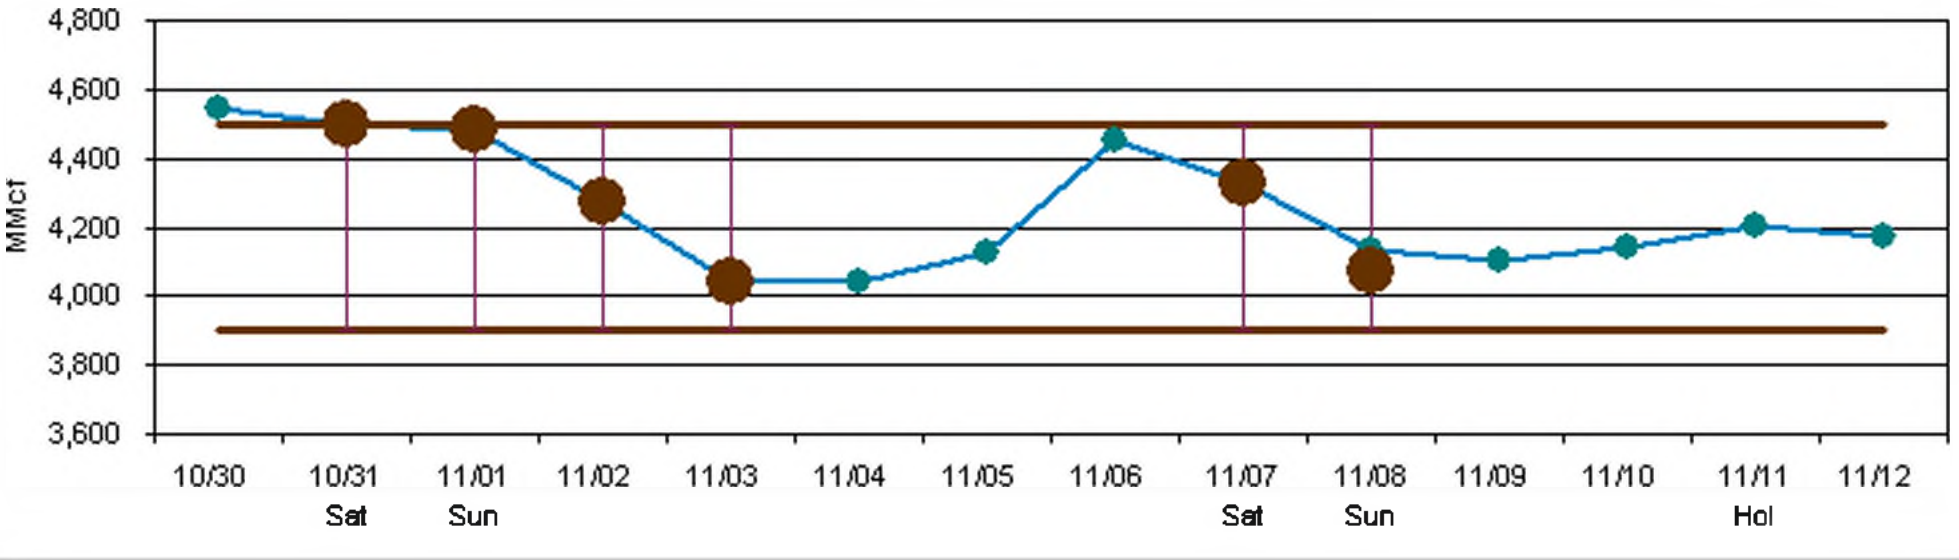

Plan Number: 5  
 Data Date: Monday 11/9/2009

OFO DANGER LEVEL

11/11/2009

**System Capacities**  
 Overdelivery: 429 MMcf  
 Underdelivery: 321 MMcf  
  
 Beginning Inventory: 4146 MMcf  
 (Lower Limit = 3900, Upper Limit = 4500)

The Following Indicators are Applicable to 11/11/2009 All Values are in MMcf

Ending Inventory History and Forecast

System Under Delivery Capacity

System Over Delivery Capacity

Customer Imbalance & Inventory Change