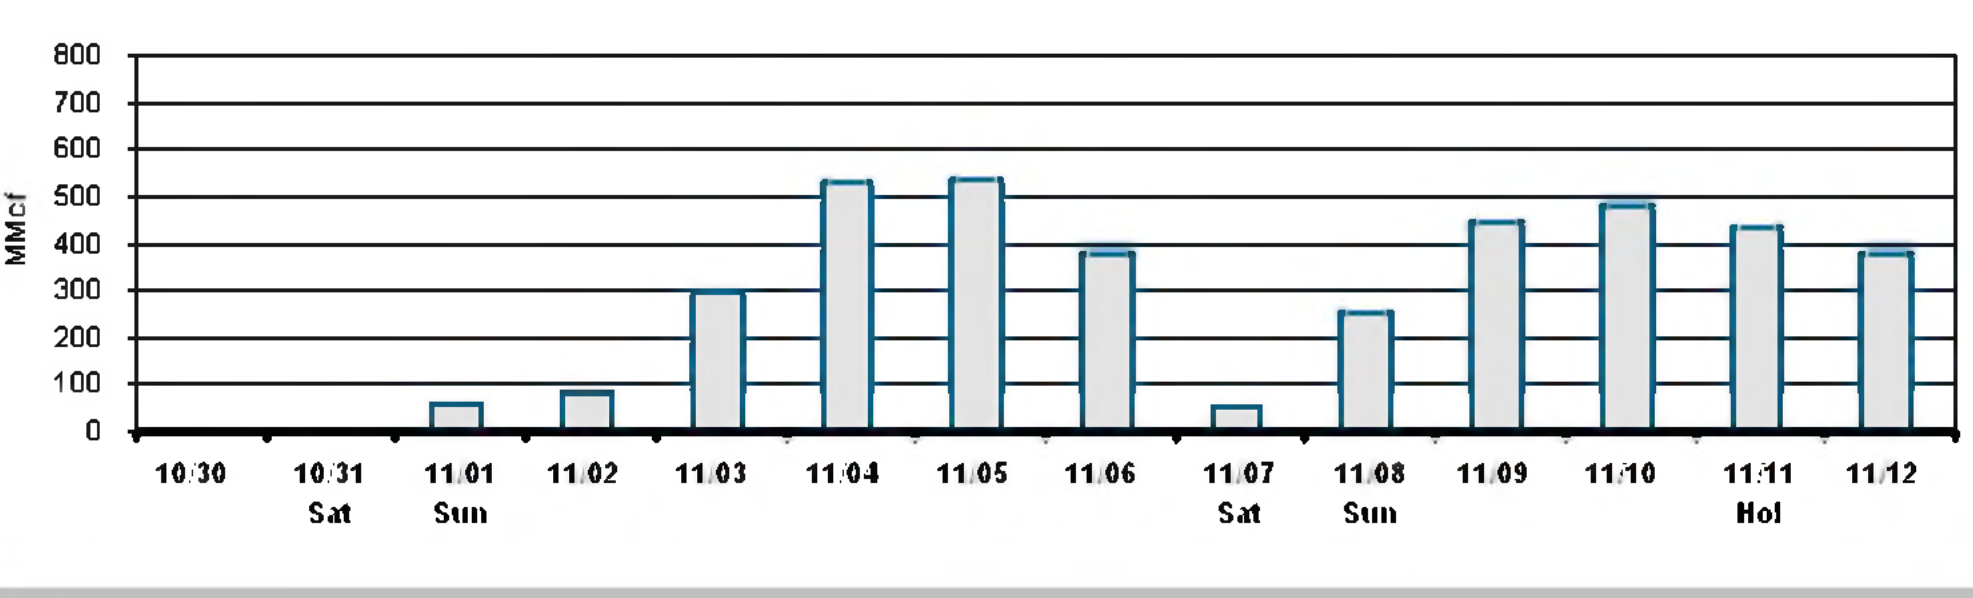

The Following Indicators are Applicable to 11/11/2009 All Values are in MMcf

Ending Inventory History and Forecast

System Under Delivery Capacity

System Over Delivery Capacity

Customer Imbalance & Inventory Change