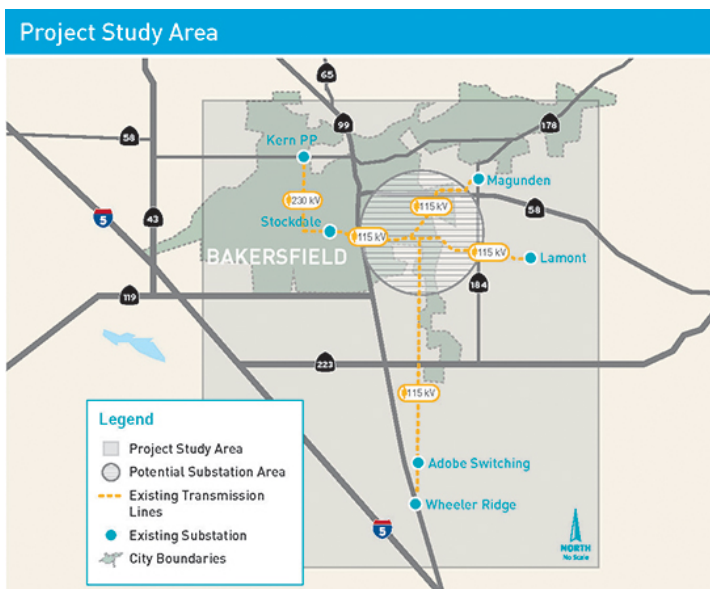

## Ensuring Electric Reliability in Bakersfield and Surrounding Communities

The proposed Bakersfield Power Connect project will help ensure future electric reliability and efficiency for our customers in Bakersfield and the surrounding rural communities of Kern County. This project will include the construction of a new substation, enhancements to existing substations, and upgrades to existing transmission lines that serve about 100,000 PG&E customers in the area. These investments will strengthen the grid and help us continue to provide a highly reliable and stable electricity source for residents, farms and businesses.