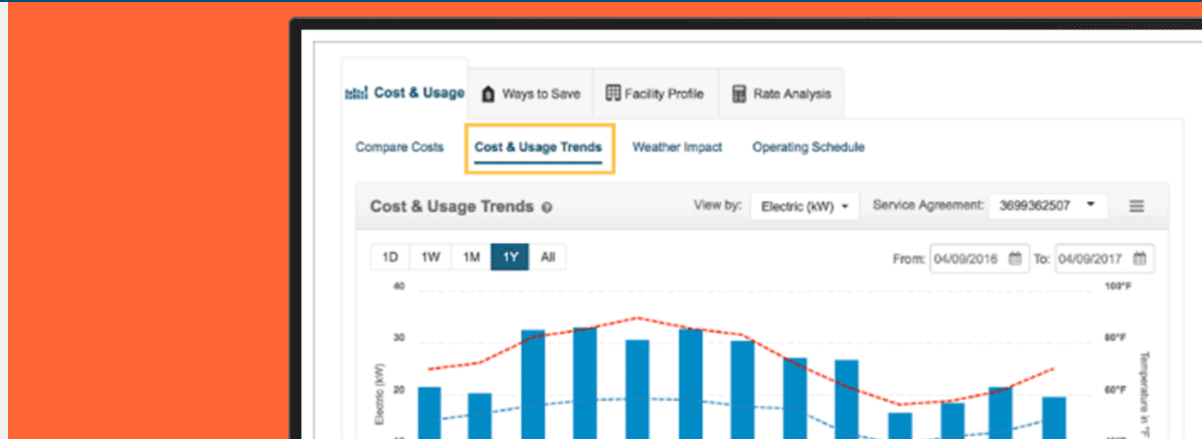

Energy Advisor
September 2019

RESOURCE

Make an impact on your business' energy bill with the Cost and Usage tool

Sign in to your account and see your detailed cost and usage over time. Learn how factors like weather and operational set-up affect your bill.