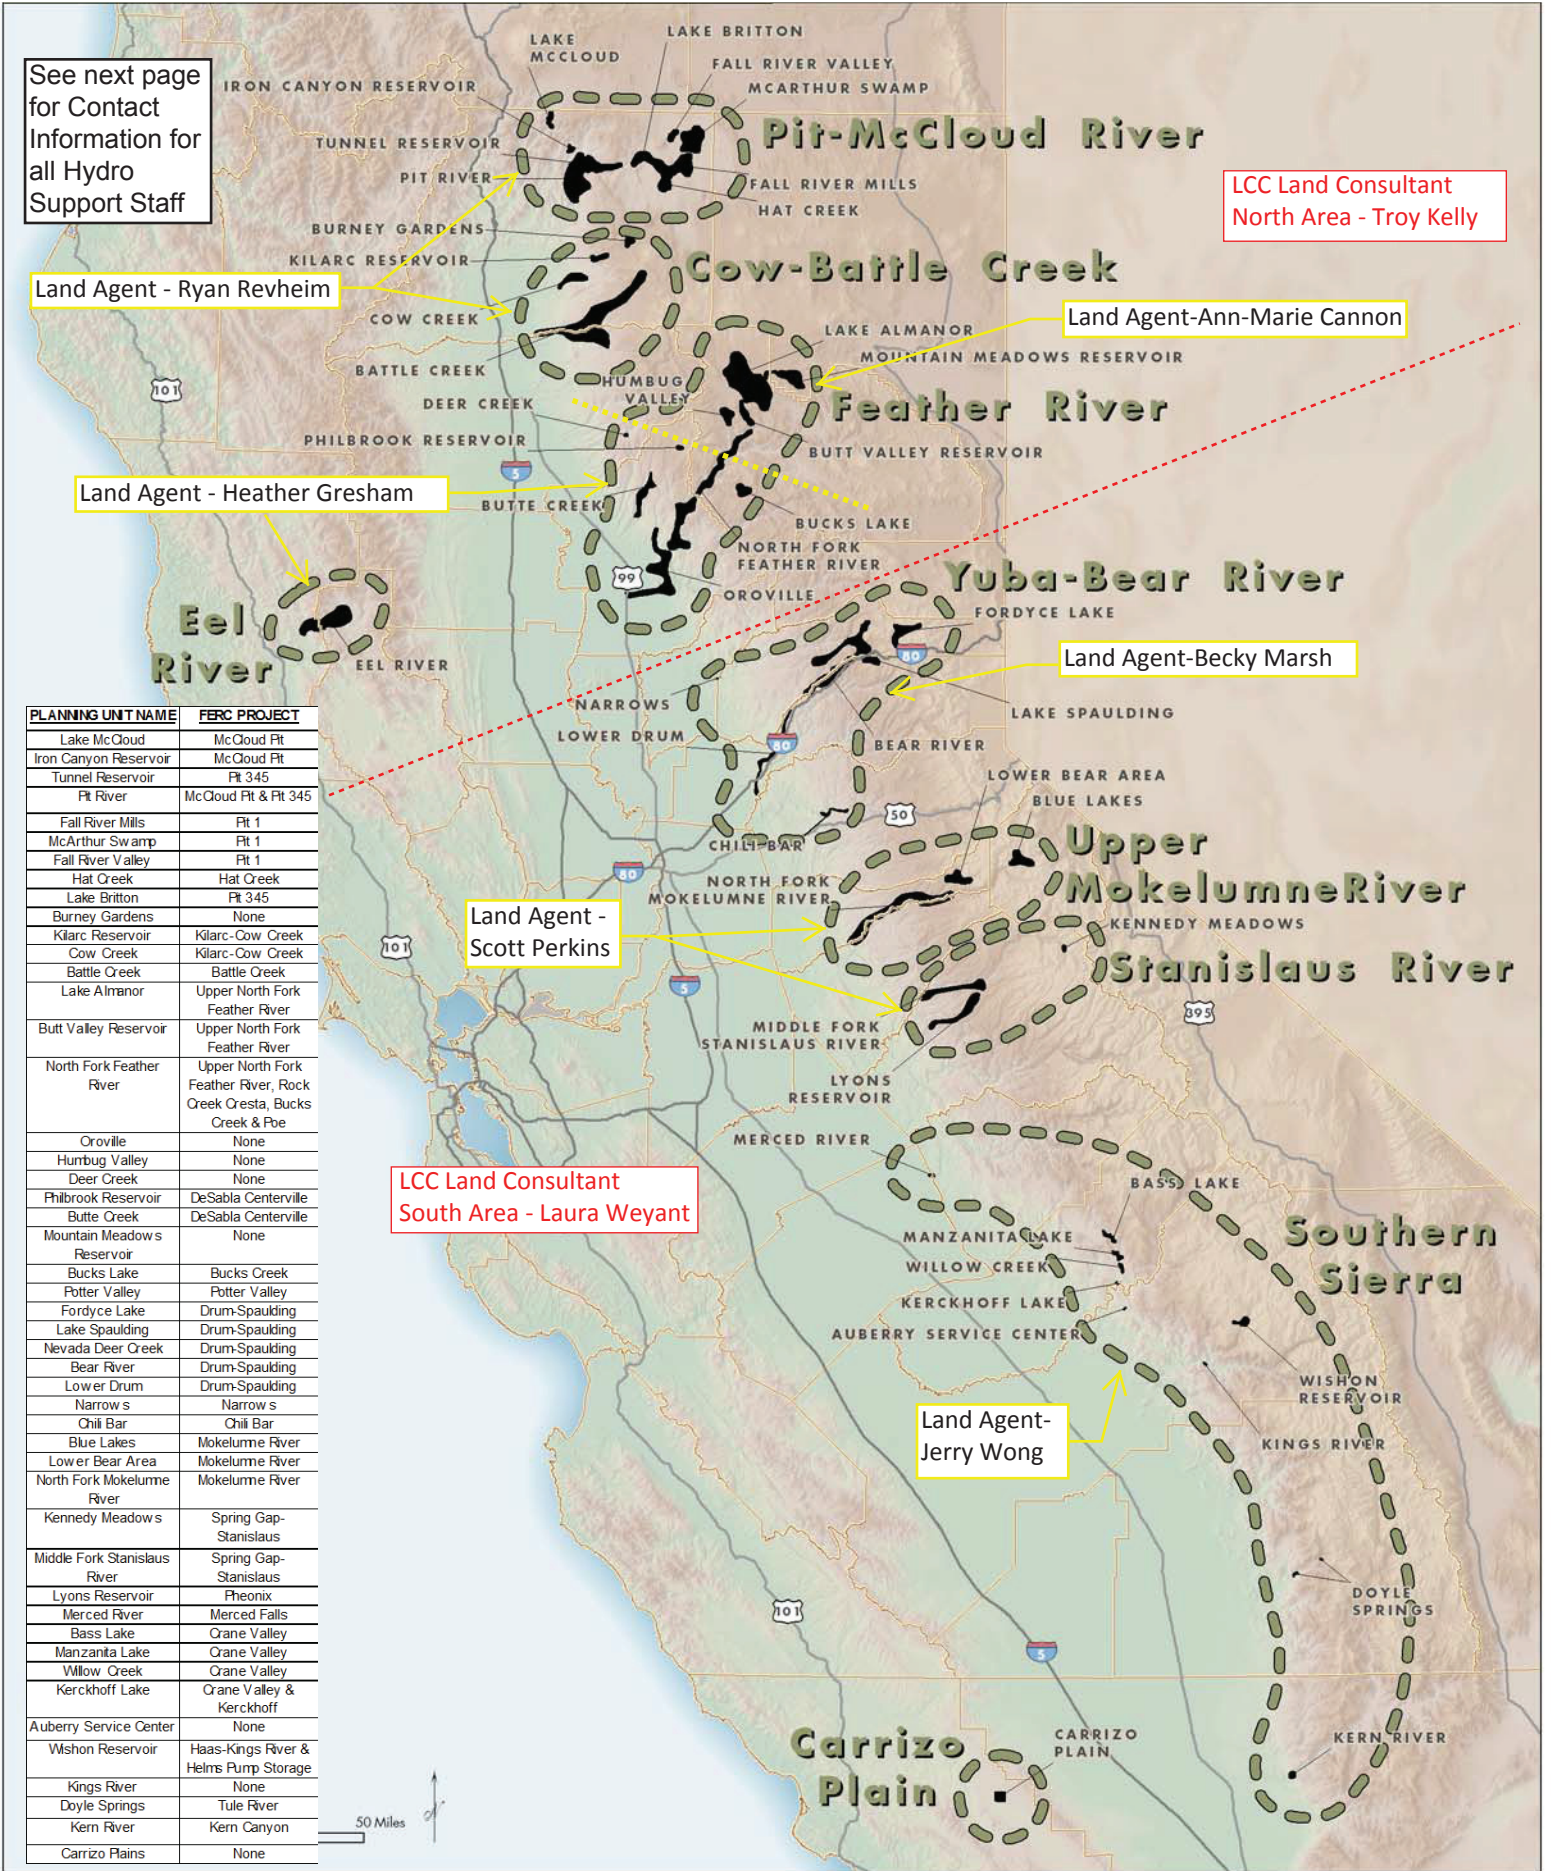

Hydro Support Team Contacts

See next page for Contact Information for all Hydro Support Staff

LCC Land Consultant North Area - Troy Kelly

Land Agent - Ryan Revheim

Land Agent-Ann-Marie Cannon

Land Agent - Heather Gresham

Land Agent-Becky Marsh

Land Agent - Scott Perkins

LCC Land Consultant South Area - Laura Weyant

Land Agent- Jerry Wong