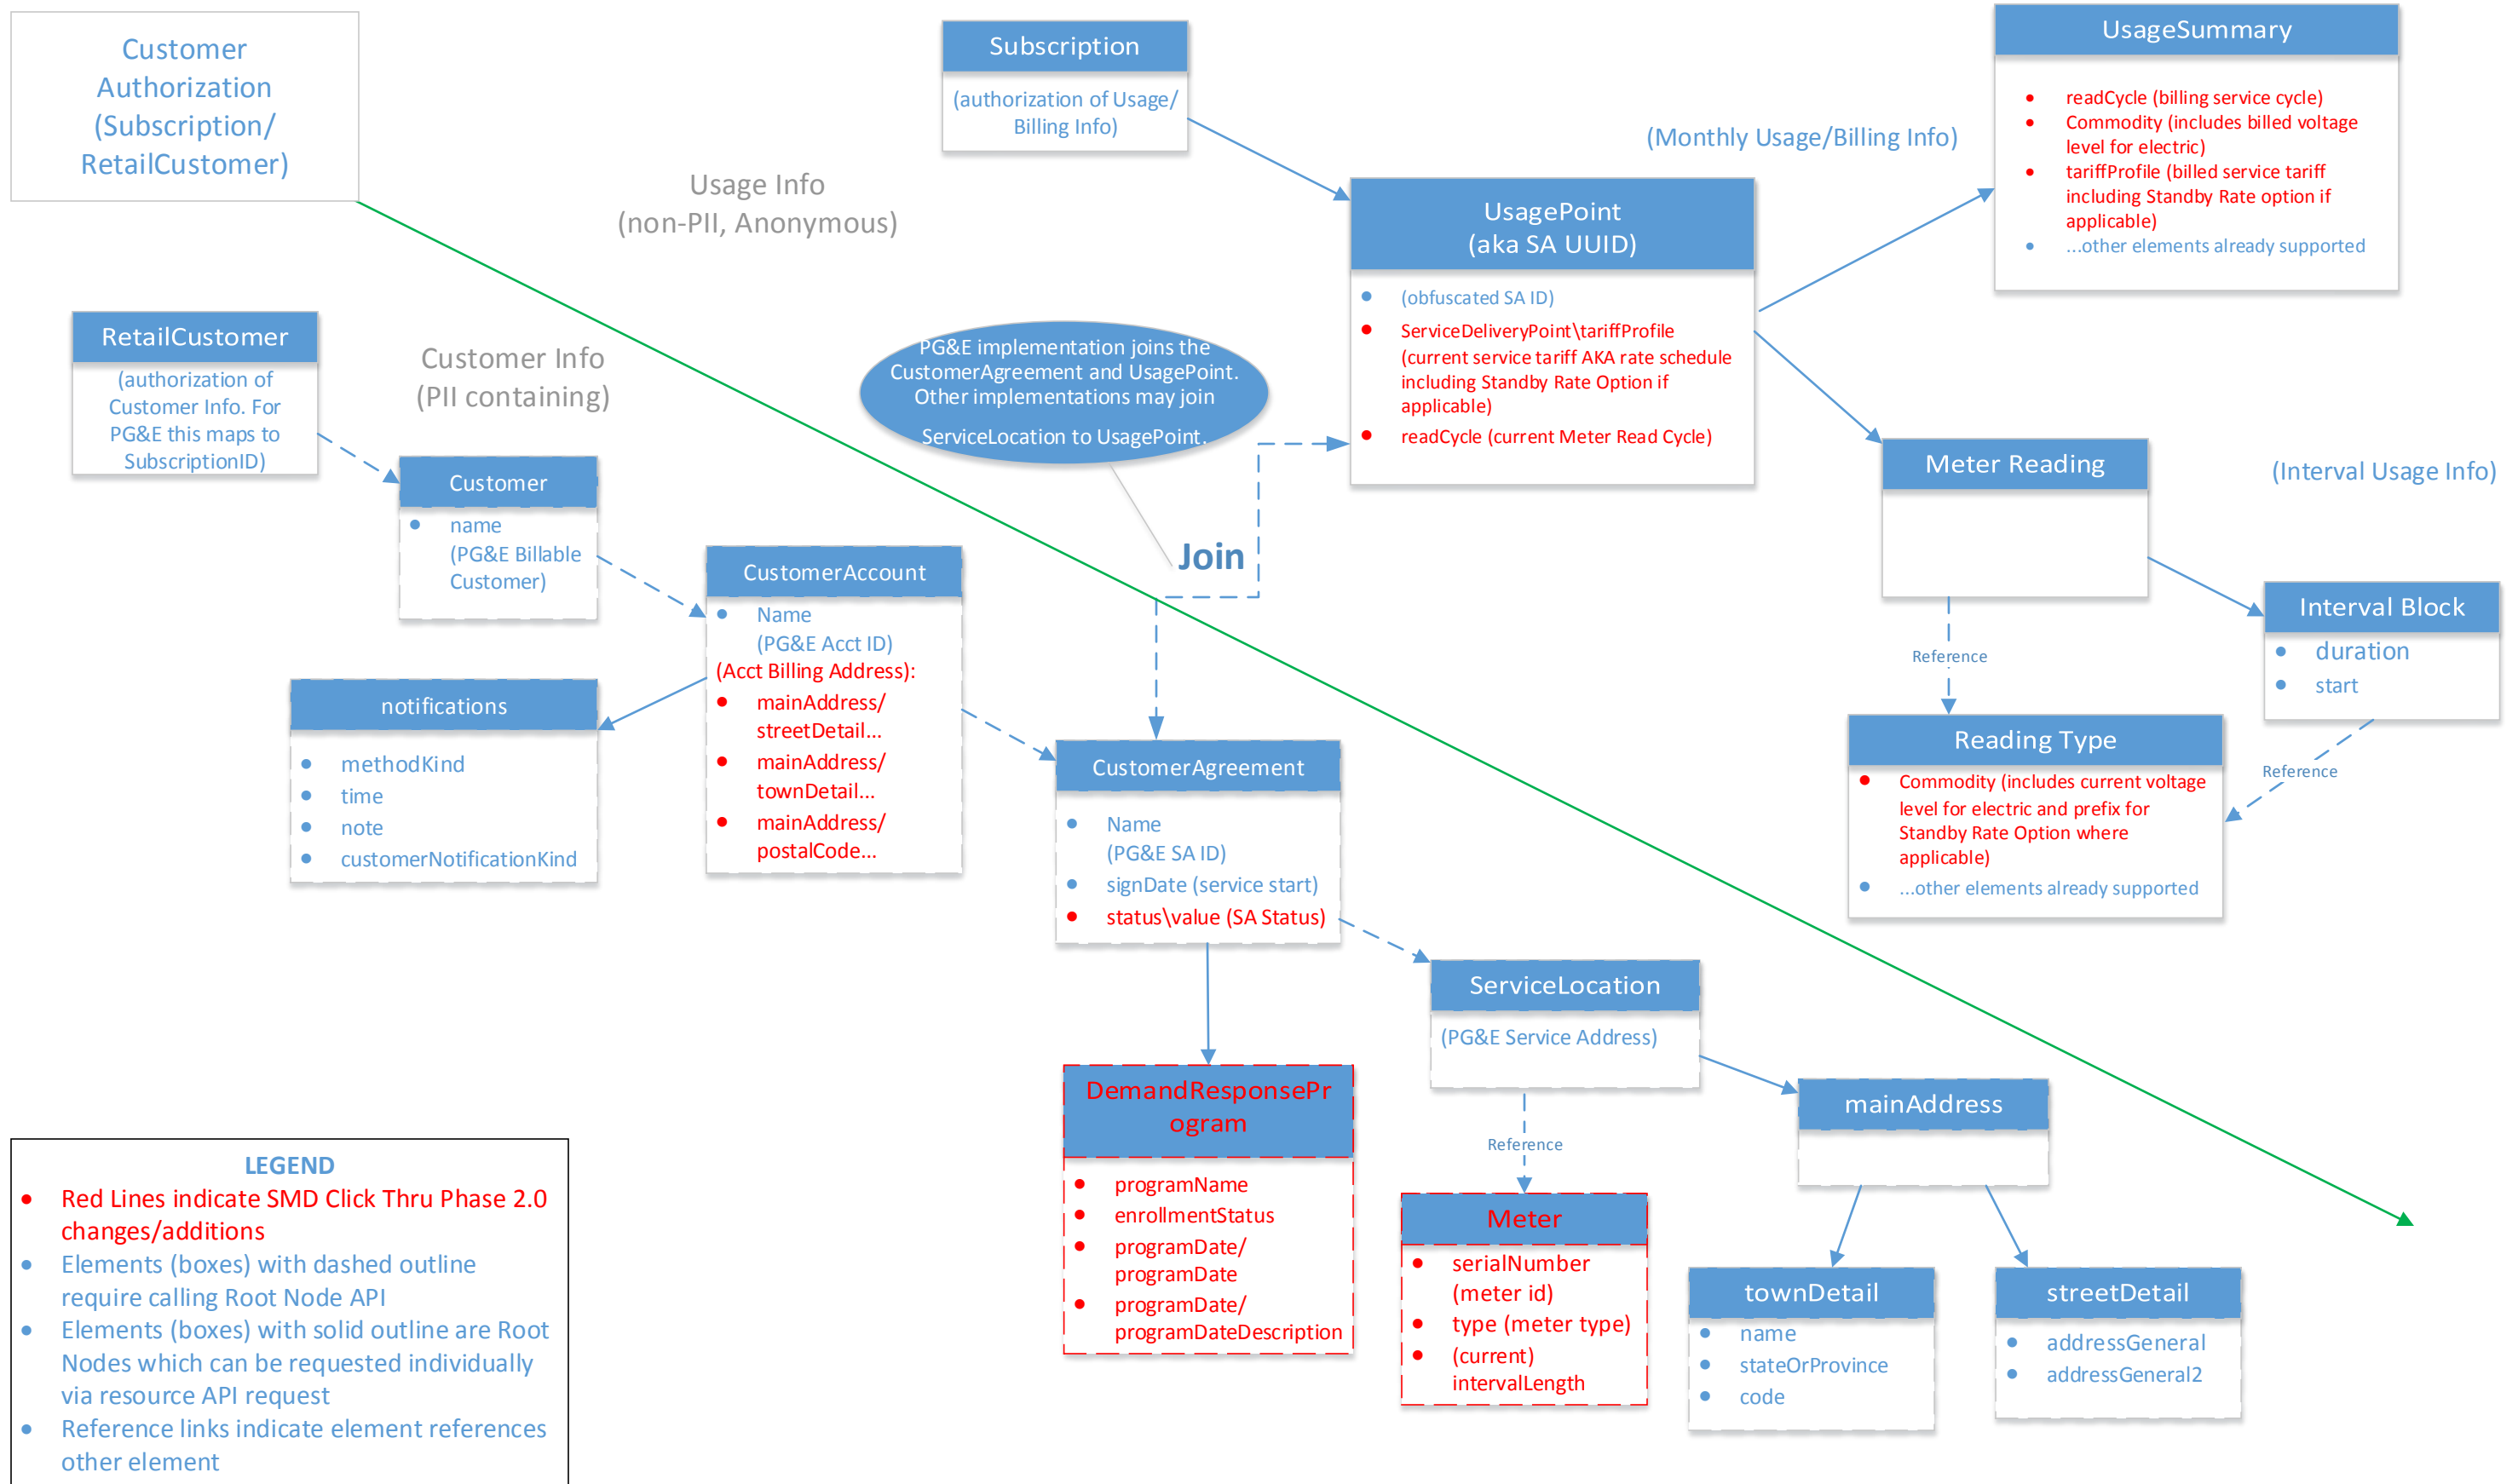

RetailCustomer Model (customer info as defined in retailCustomer.xsd)
 (Diagram includes join with Subscription/UsagePoint)

Usage Point/MeterReading/IntervalBlock Model (Interval Usage Info as defined in espiDerived.xsd)