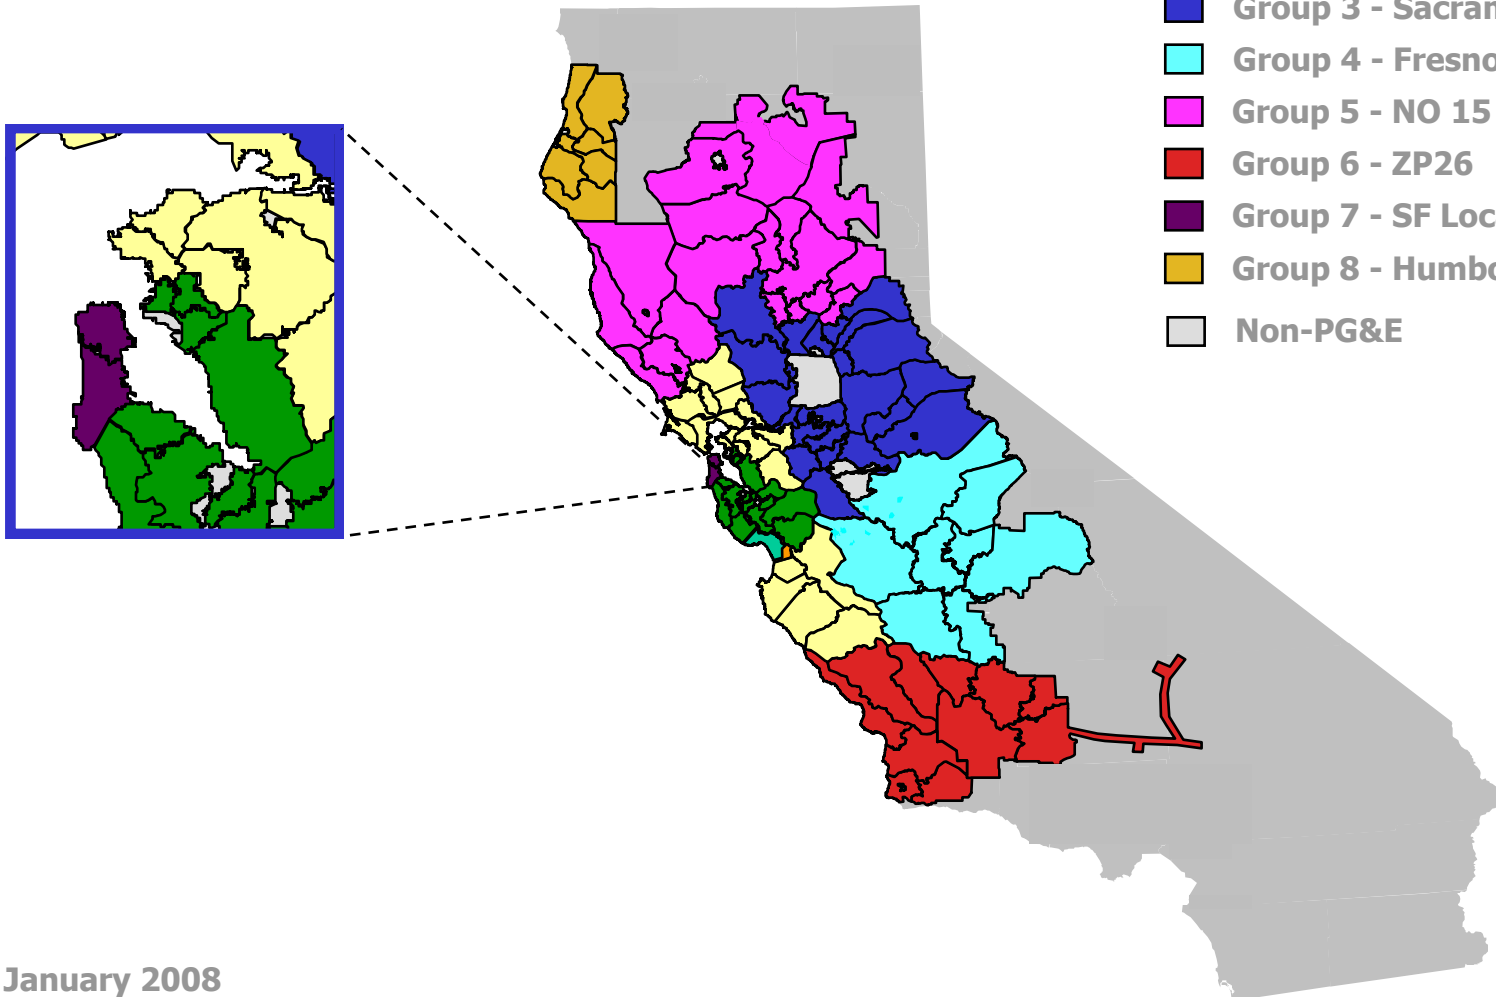

Pacific Gas & Electric Company BIP Curtailment Zones

- Group 1 - Bay Area
- Group 2 - Outer Bay Area
- Group 3 - Sacramento Area
- Group 4 - Fresno Area
- Group 5 - NO 15
- Group 6 - ZP26
- Group 7 - SF Local
- Group 8 - Humboldt Local
- Non-PG&E