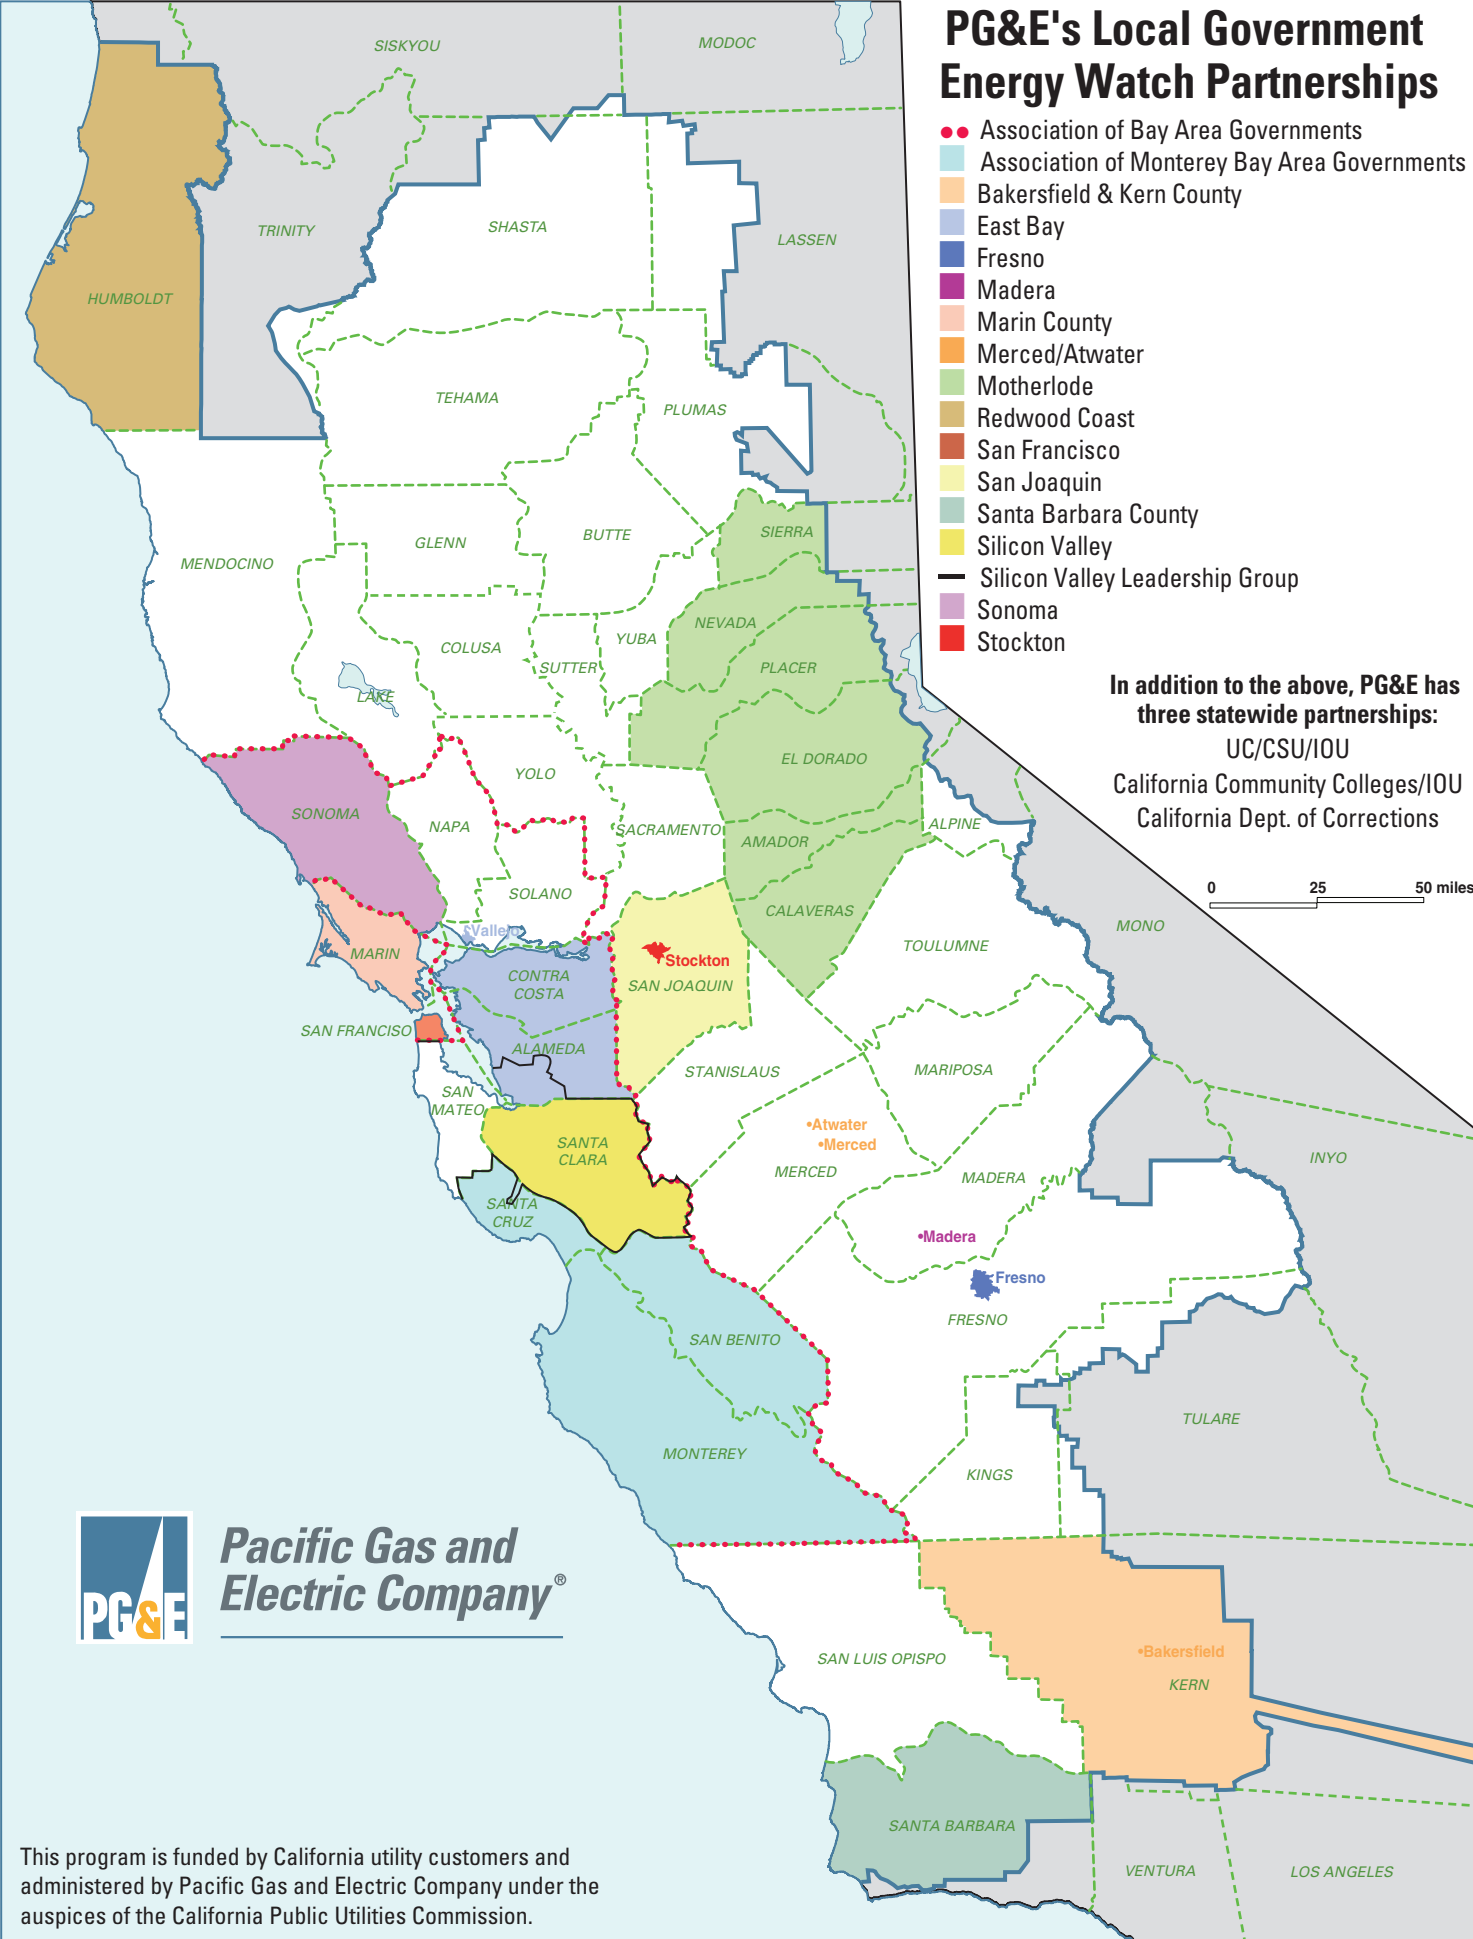

# PG&E's Local Government Energy Watch Partnerships

- Association of Bay Area Governments
- Association of Monterey Bay Area Governments
- Bakersfield & Kern County
- East Bay
- Fresno
- Madera
- Marin County
- Merced/Atwater
- Motherlode
- Redwood Coast
- San Francisco
- San Joaquin
- Santa Barbara County
- Silicon Valley
- Silicon Valley Leadership Group
- Sonoma
- Stockton

In addition to the above, PG&E has three statewide partnerships:  
 UC/CSU/IOU  
 California Community Colleges/IOU  
 California Dept. of Corrections

0 25 50 miles

**Pacific Gas and Electric Company**<sup>®</sup>