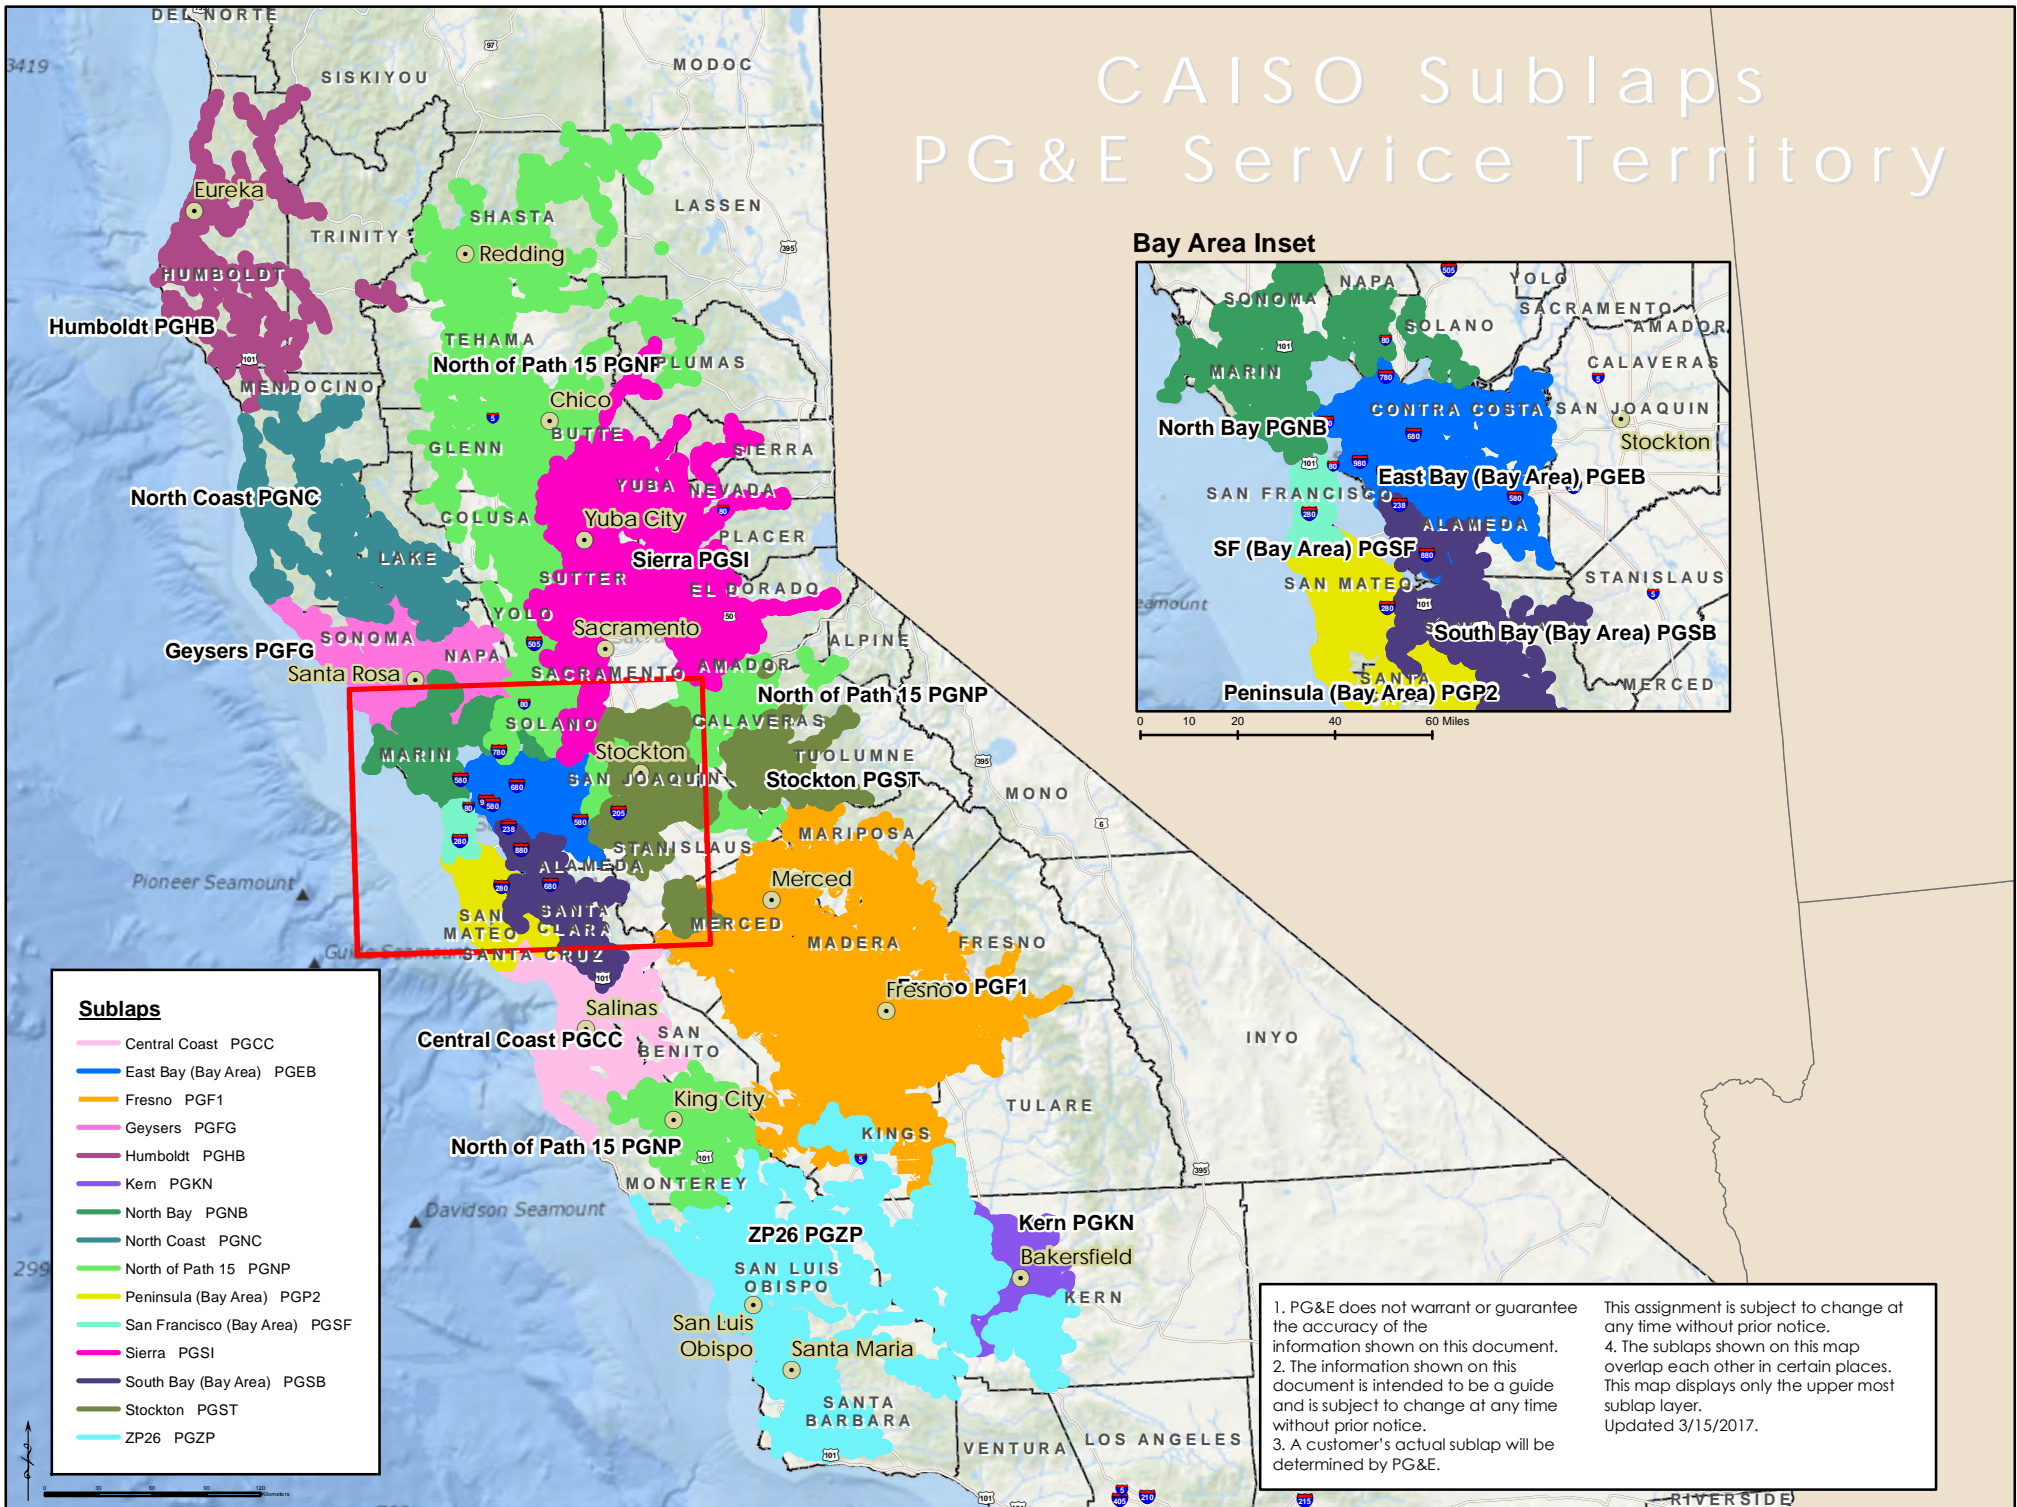

CAISO Sublaps PG&E Service Territory

1. PG&E does not warrant or guarantee the accuracy of the information shown on this document.
 2. The information shown on this document is intended to be a guide and is subject to change at any time without prior notice.
 3. A customer's actual sublap will be determined by PG&E.
 4. The sublaps shown on this map overlap each other in certain places. This map displays only the upper most sublap layer.
 Updated 3/15/2017.