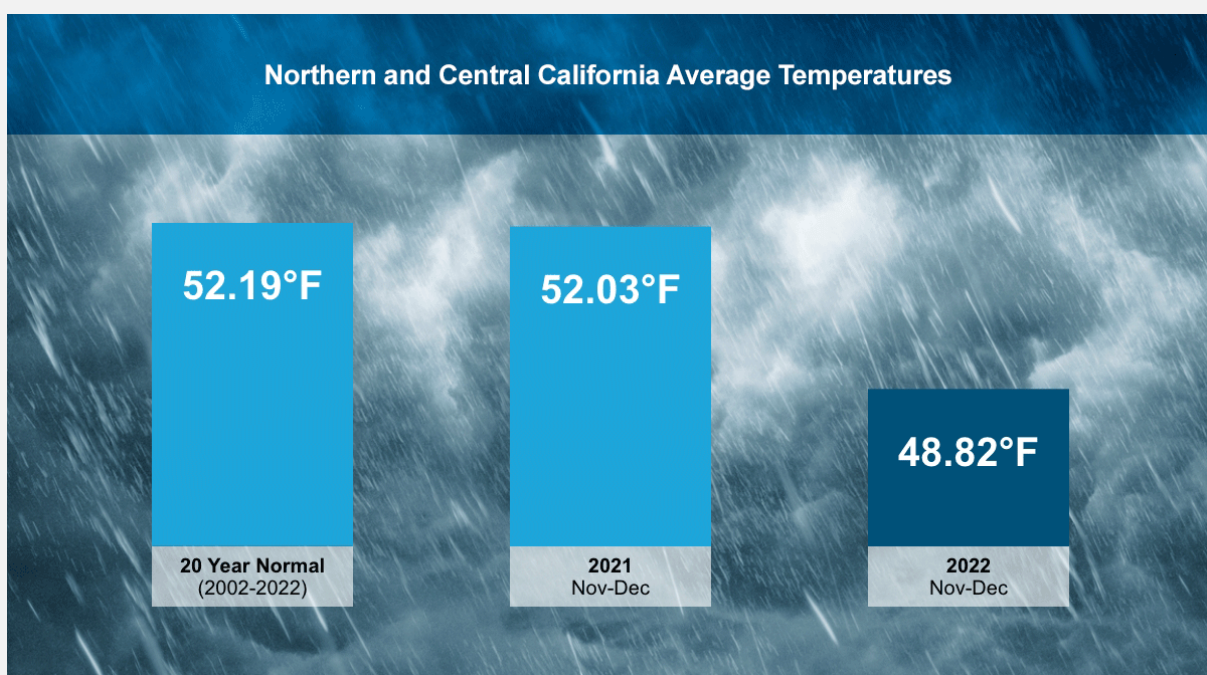

Get the latest information on how PG&E is responding to historic storms this winter »

ENERGY EFFICIENCY

Higher natural gas prices may drive up winter bills

Colder than normal temperatures, higher demand for natural gas and tighter supply are driving up gas prices on the West Coast this winter. We do not control market prices and do not markup gas and electricity purchased on behalf of our customers, but you will see higher heating bills if you're using more gas to heat your facility and water, or run your operations.